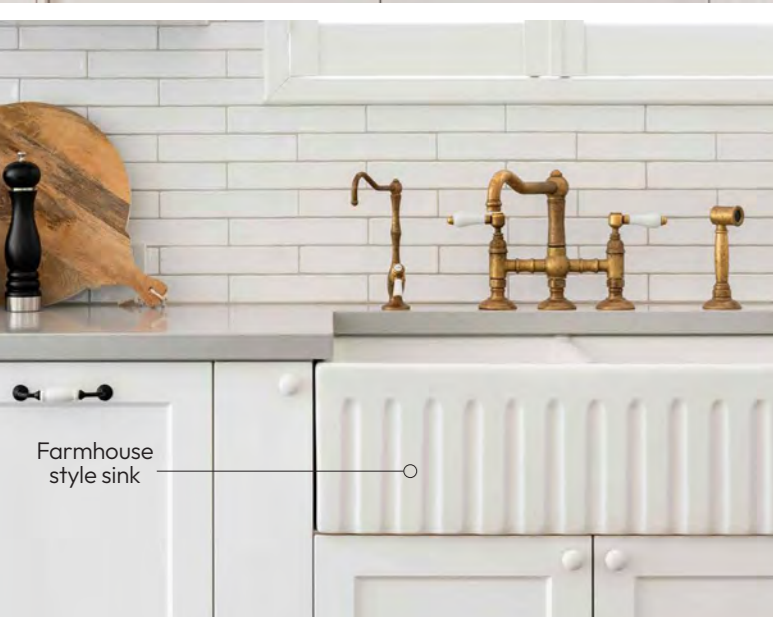

points in the island for appliances (and school laptop chargers!).

Featuring push to open overhead cupboards with Polytec cabinetry and Caesarstone benchtops, this island is a space for food preparation and entertaining.

### Kitchen Craftsmen Quality

Beginning to end design service

Durable Blum Drawer Fittings

Hafele Corner Storage

Integrated appliances

Aluminium Handles - various styles to choose from

No further discounts are applicable to this pricing.

Stylish storage

Farmhouse style sink