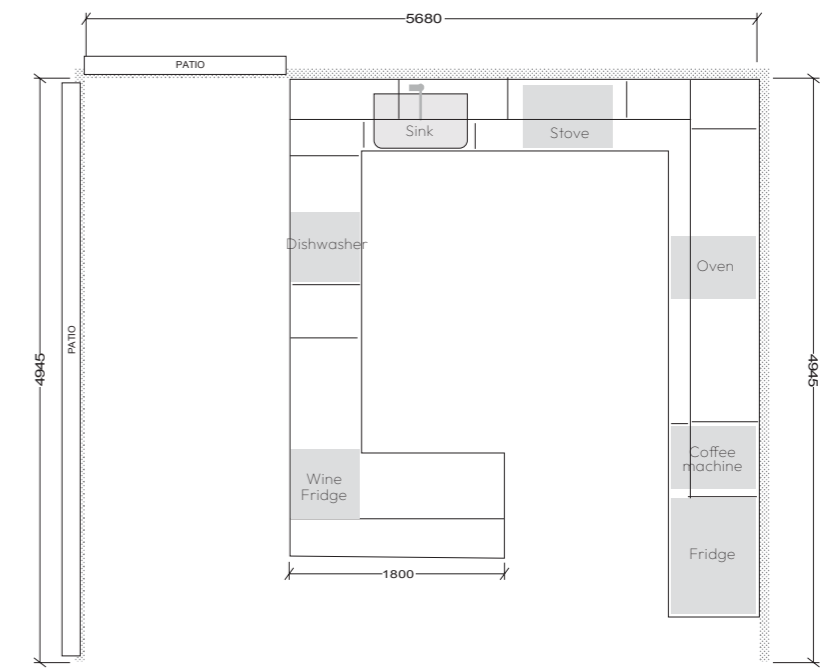

1. **Laminex Cabinetry**
2. Seal Grey
   - Peruvian Clay
   - Boye
   - Surf
3. **Caesarstone Benchtops & Splashbacks**
4. Mirabel
   - Bianco Drift
   - Osprey
   - Empira White
5. Used in this kitchen
   See the full range in our showroom