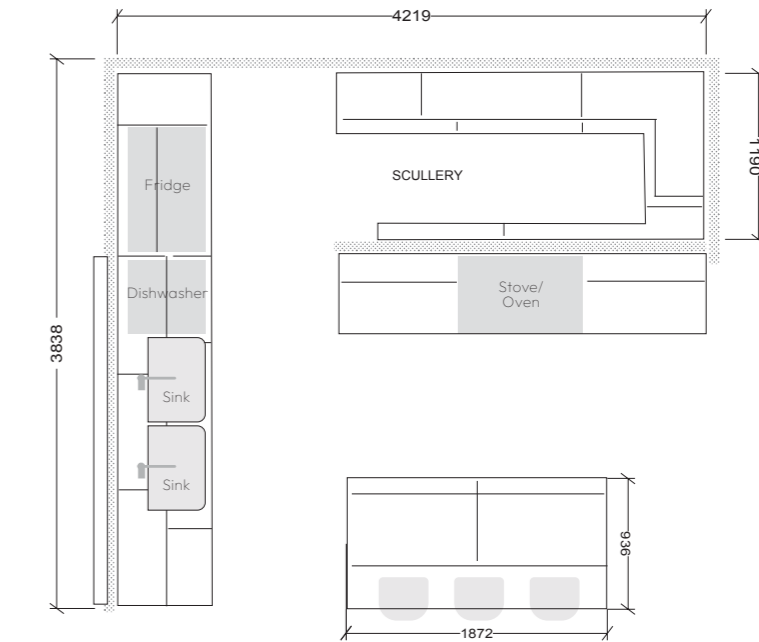

tastefully tailored from $29,000 (inc. scullery)

Warm and inviting natural light

Concealed rangehood

Maximised storage with scullery

Caesarstone Benchtop

Scullery

Laminex Cabinetry

18sqm Leederville

Featuring unique green Laminex cabinetry in Hushed Pine and engineered stone benchtops, an island kitchen allows for plenty of workspace as well as ample storage. This custom kitchen boasts

modern design and functionality whilst maintaining it's homely character. Adding colour to your kitchen renovation is an easy way to add style and individuality to your home.

Laminex Cabinetry

Caesarstone Benchtops & Splashbacks

Used in this kitchen
See the full range in our showroom