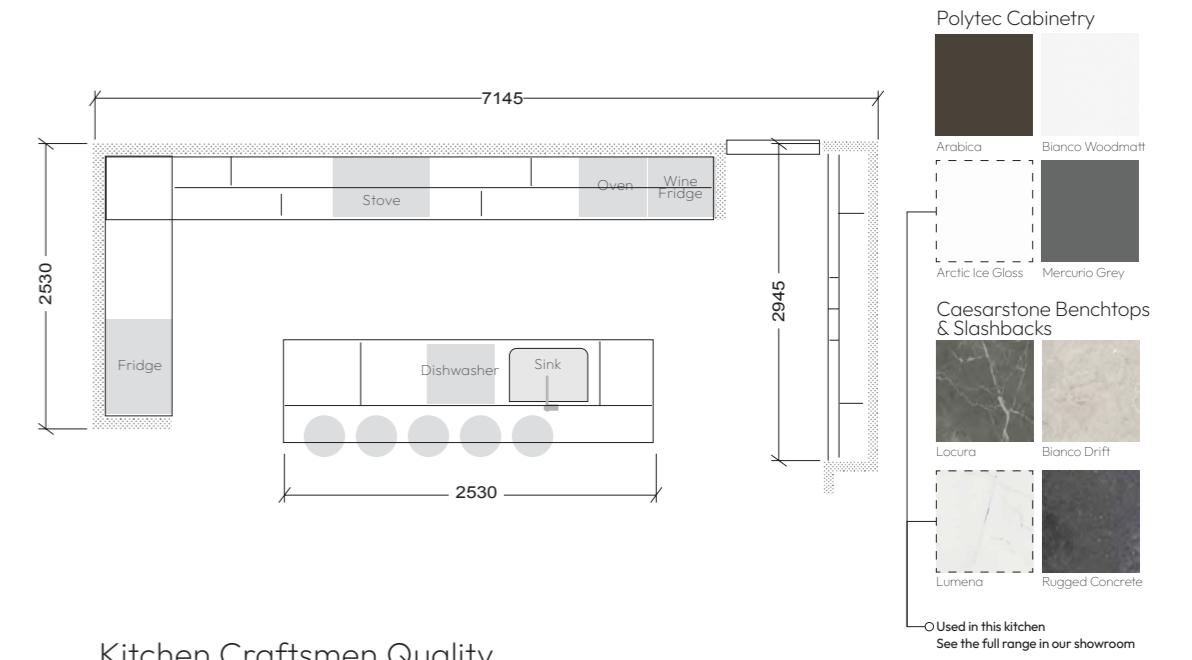

17sqm Burns Beach

No detail has been overlooked when it comes to this custom kitchen design. This unique space has a designated area for coffee (and gin and tonics!) with a hexagon mosaic tiled splashback that separates it from the rest of the kitchen. Black Laminex cabinetry and white marble island is united

by a sleek grey concrete look Caesarstone benchtop and DWG dark mirror splashback. A statement matte black pull out mixer over a ceramic, drop-in sink is a focal point on a massive centre island. This kitchen was built for entertaining.