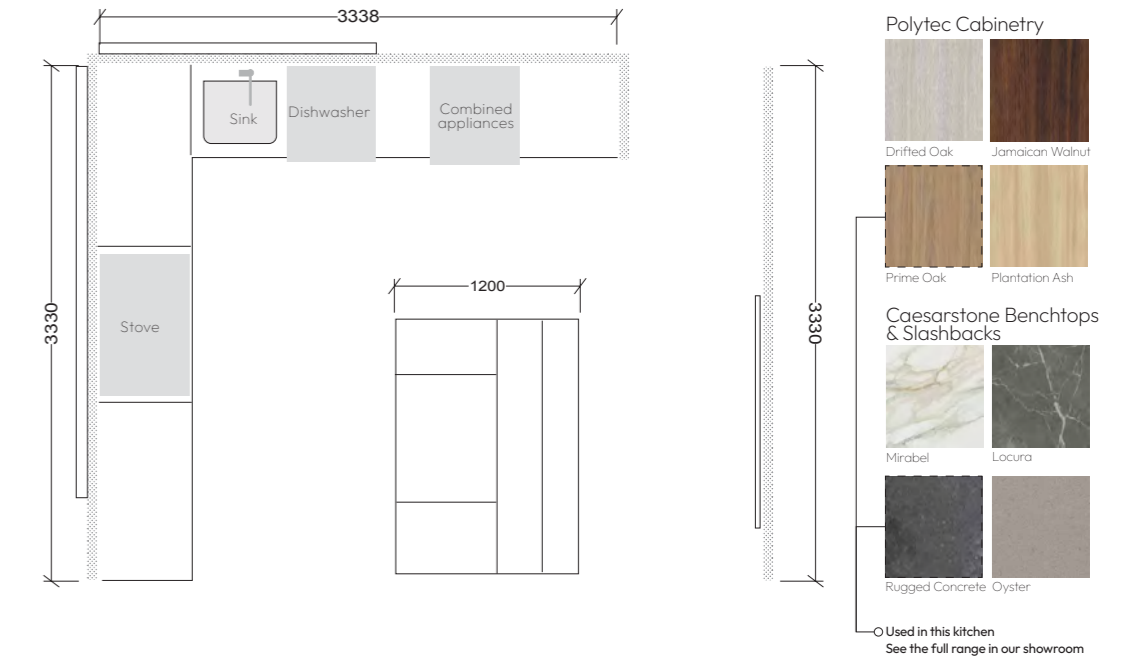

stylish comfort from $18,000

Maximise storage with full height cabinetry

Franke Sinos Black Sink & Tap

Caesarstone benchtops

Integrated appliances

Custom wine storage under benchtop

11sqm Claremont

When combined with industrial finishes like black handles and stone benchtops, timber can add dimension and warmth to any style of home.

In this design, deep drawers provide easier access than cabinets and eliminate hard to reach places, as well as looking sleek and minimal.

Kitchen Craftsmen Quality

No further discounts are applicable to this pricing.