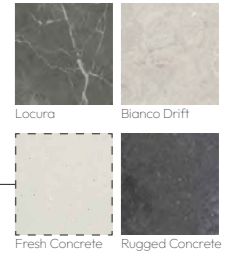

Caesarstone Benchtops & Splashbacks

Used in this kitchen
See the full range in our showroom