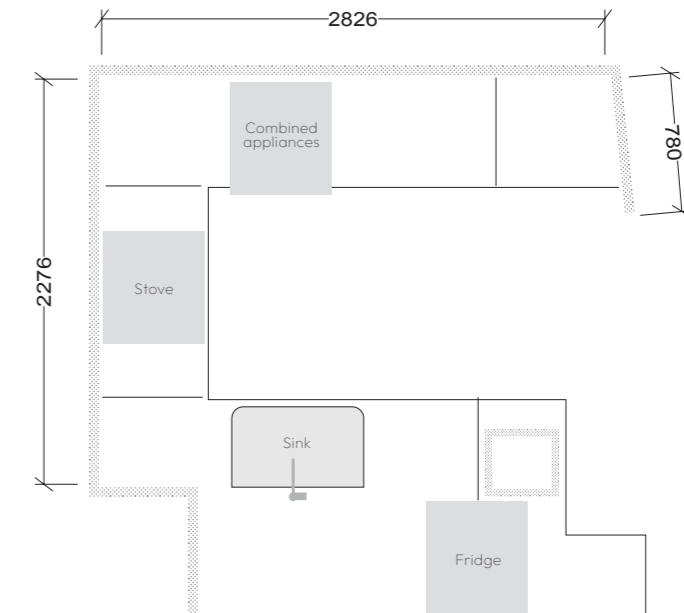

Beginning to end design service

Durable Blum Drawer Fittings

Hafele Corner Storage

Integrated appliances

Polytec Cabinetry

Caesarstone Benchtops & Splashbacks

Used in this kitchen
See the full range in our showroom

Kitchen Craftsmen Quality

No further discounts are applicable to this pricing.