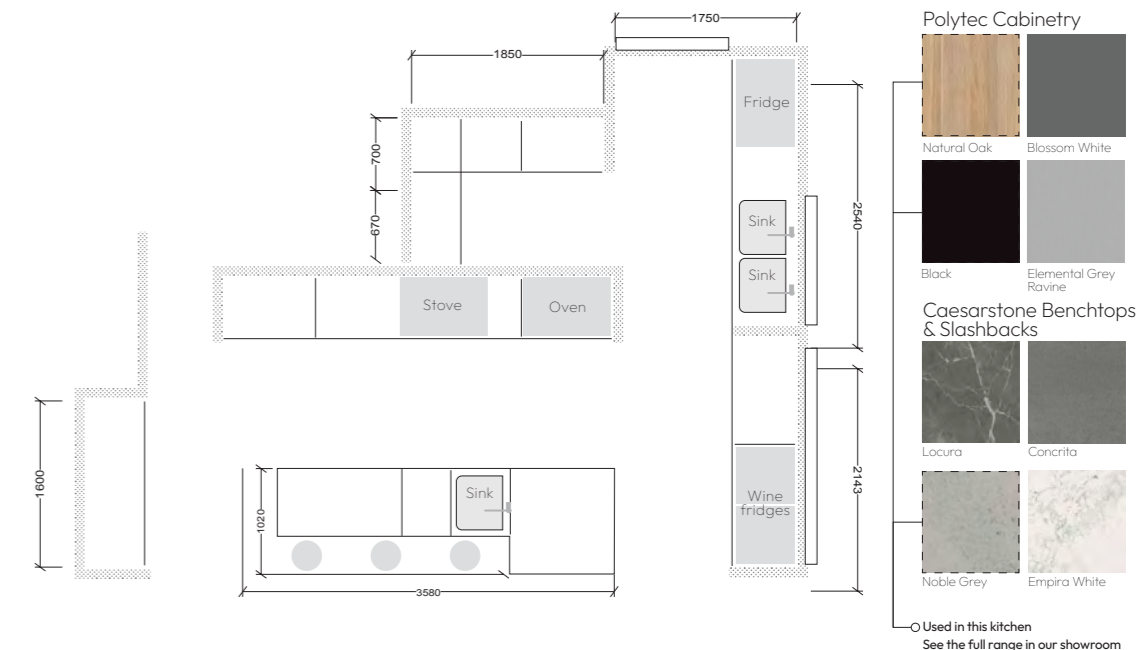

sophisticated value
from $23,000

Caesarstone
benchtops
& splashback

Minimalist door
profile without handles

Complete
scullery solution

Hafele
Squareline
Sink

25sqm Wembley Downs

This unique kitchen has a gorgeous contrast of Black and Natural Oak Polytec doors with sleek Caesarstone Noble Grey benchtop and splashback.

Frameless cabinets, horizontal lines and the use of contrasting materials are a sleek and sophisticated way to give your design that custom-kitchen finish.

Kitchen Craftsmen Quality

Beginning to end design service

Durable Blum Drawer Fittings

Hafele Corner Storage

Integrated appliances

Aluminium Handles - various styles to choose from

No further discounts are applicable to this pricing.