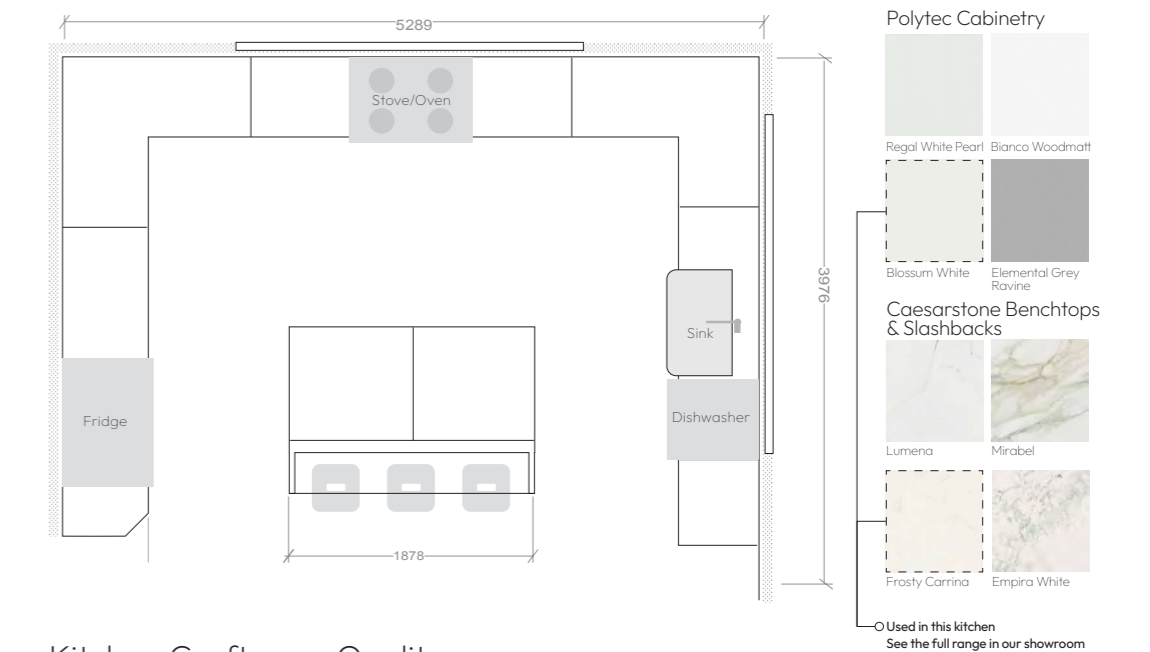

Kitchen Craftsmen Quality