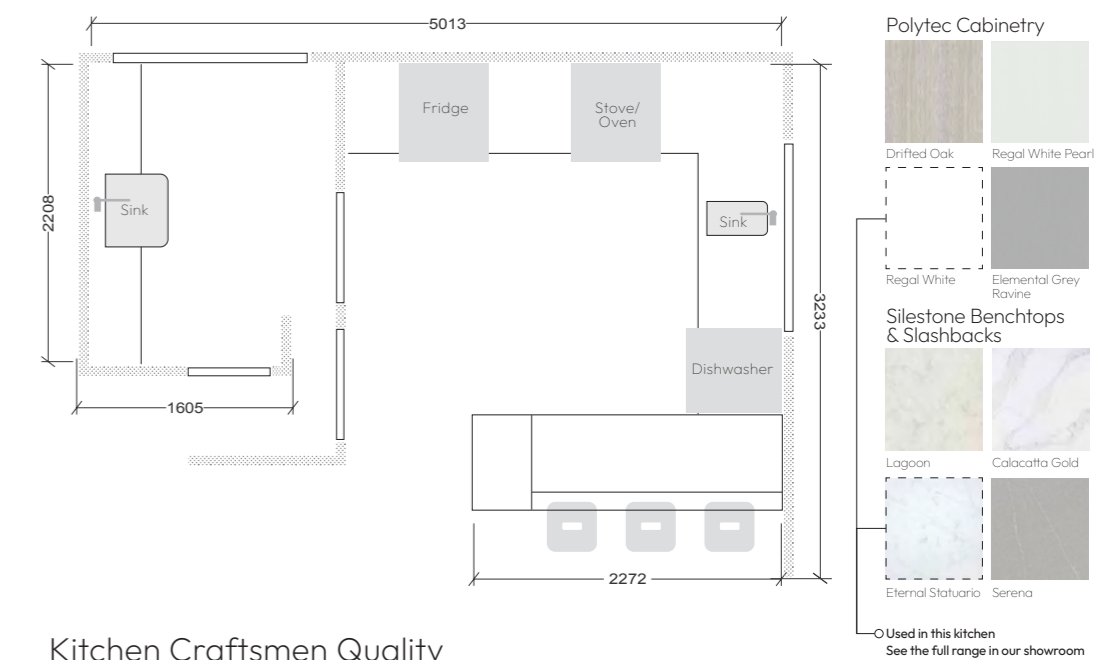

Kitchen Craftsmen Quality