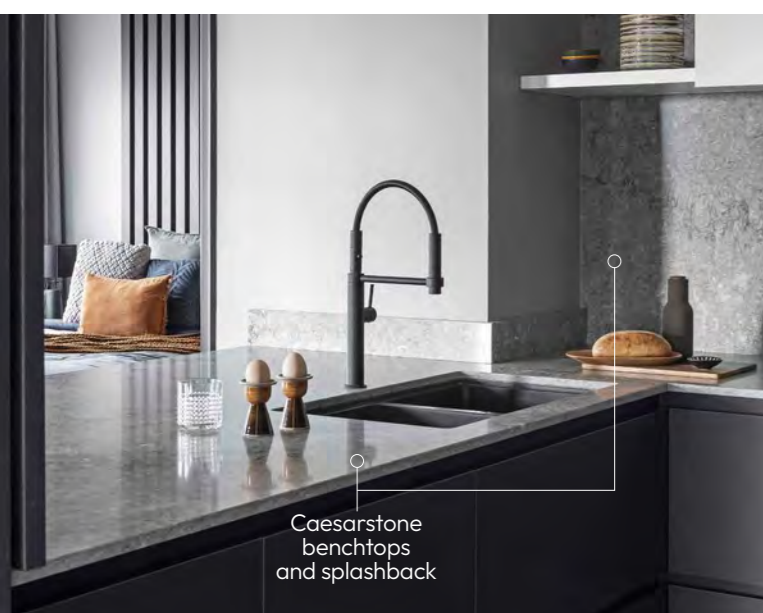

Caesarstone benchtops and splashback